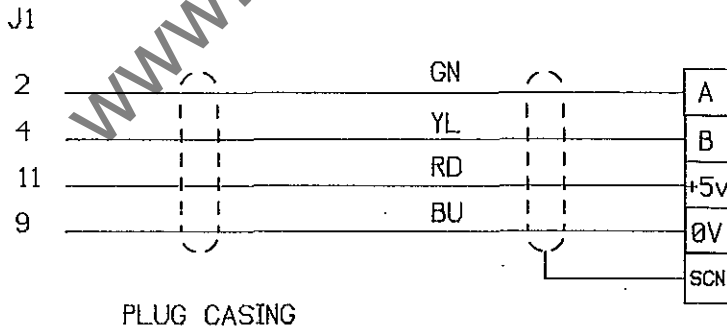

HANDWHEEL CONNECTIONS

AXIS COUNTING P.C.B.
15 WAY D CONNECTOR

MANUAL PANEL
HANDWHEEL

TITLE CABLES & CONNECTIONS
TO PENDANT NUM 720 M/C

WADKIN COLNE LTD.
TRAWDEN, LANCS.

DRG. NO.
NUM10042

ISSUE NO.
02