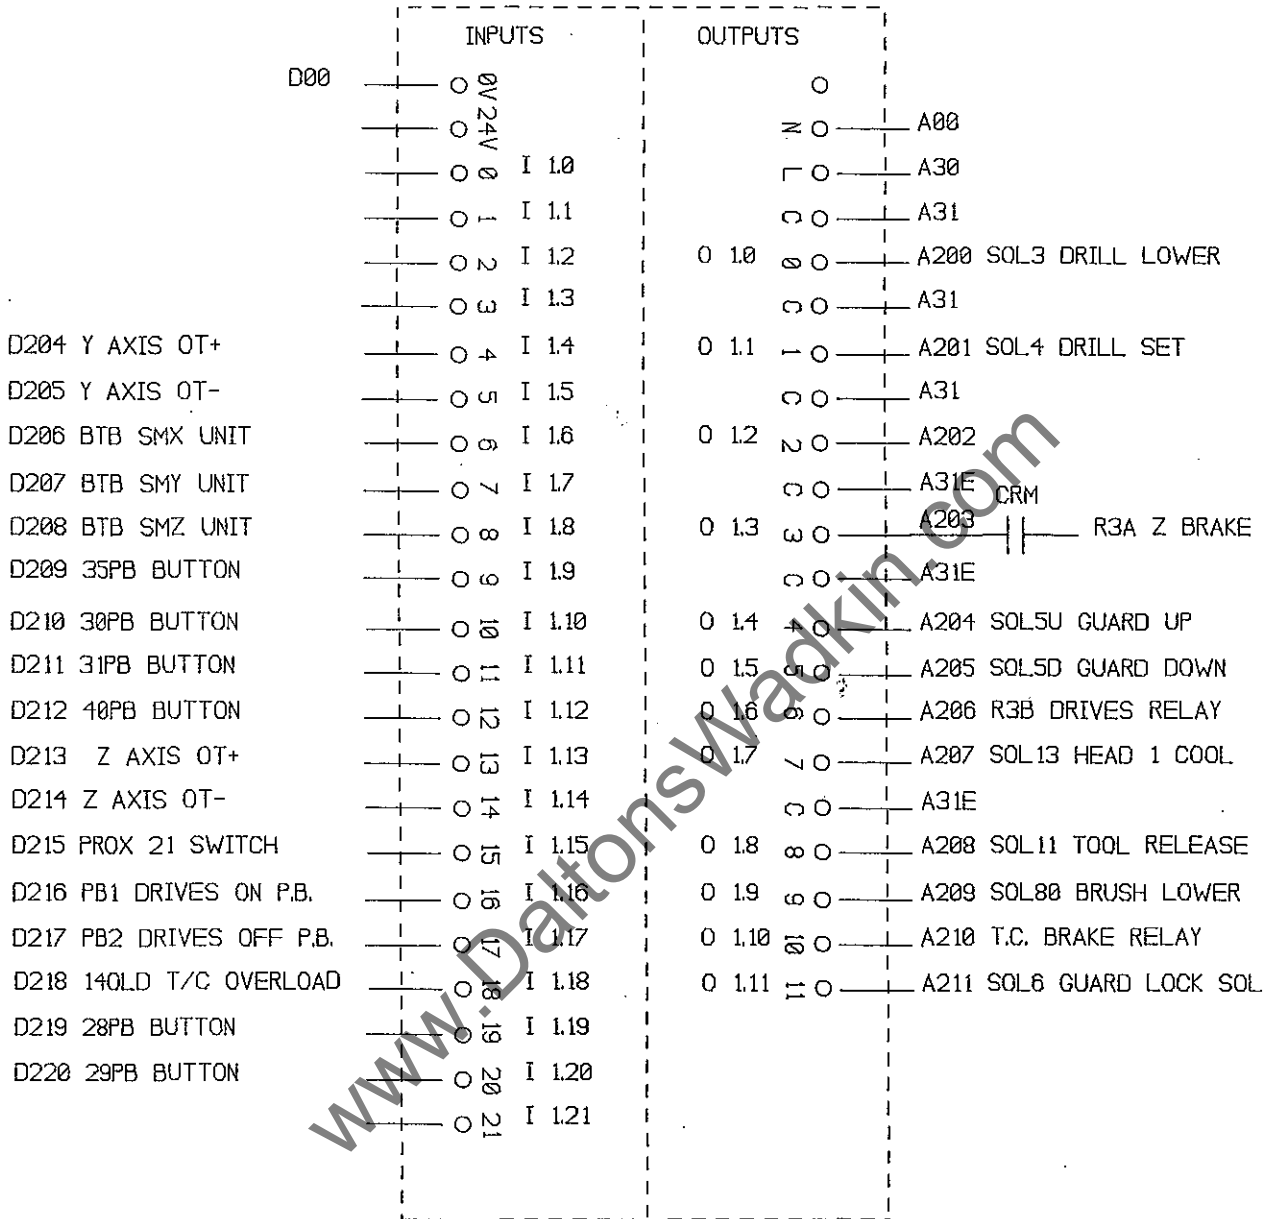

10 CORE SCN 0.22mm2 CABLE

TITLE: CONTROL SIGNALS FROM MOTOR NUM 720 CONTROL

WADKIN COLNE TRAWDEN, LANCS.

DRG. NO. NUM10030

ISSUE NO. 01

TITLE: THREE PHASE AXIS DRIVE  
MOTOR CONNECTIONS NUM 720 M/C

WADKIN COLNE  
TRAWDEN, LANCS.

WADKIN COLNE  
 TRAWDEN, LANCS.

DRG. NO.  
 NUM10034

ISSUE NO.  
 03

NUM TSX 7 PLC EXTENSION CARD 1

- 35PB - INCH TOOL CHANGER
- 30PB - INCH TOOL GHANGER FORWARD
- 31PB - INCH TOOL CHANGE REVERSE
- 40PB - TOOL RELEASE PUSHBUTTON
- 28PB - REMOTE CYCLE START BUTTON
- 29PB - REMOTE CYCLE STOP BUTTON
- PROX21 - ROUTER HEAD GUARD AT TOP PROX