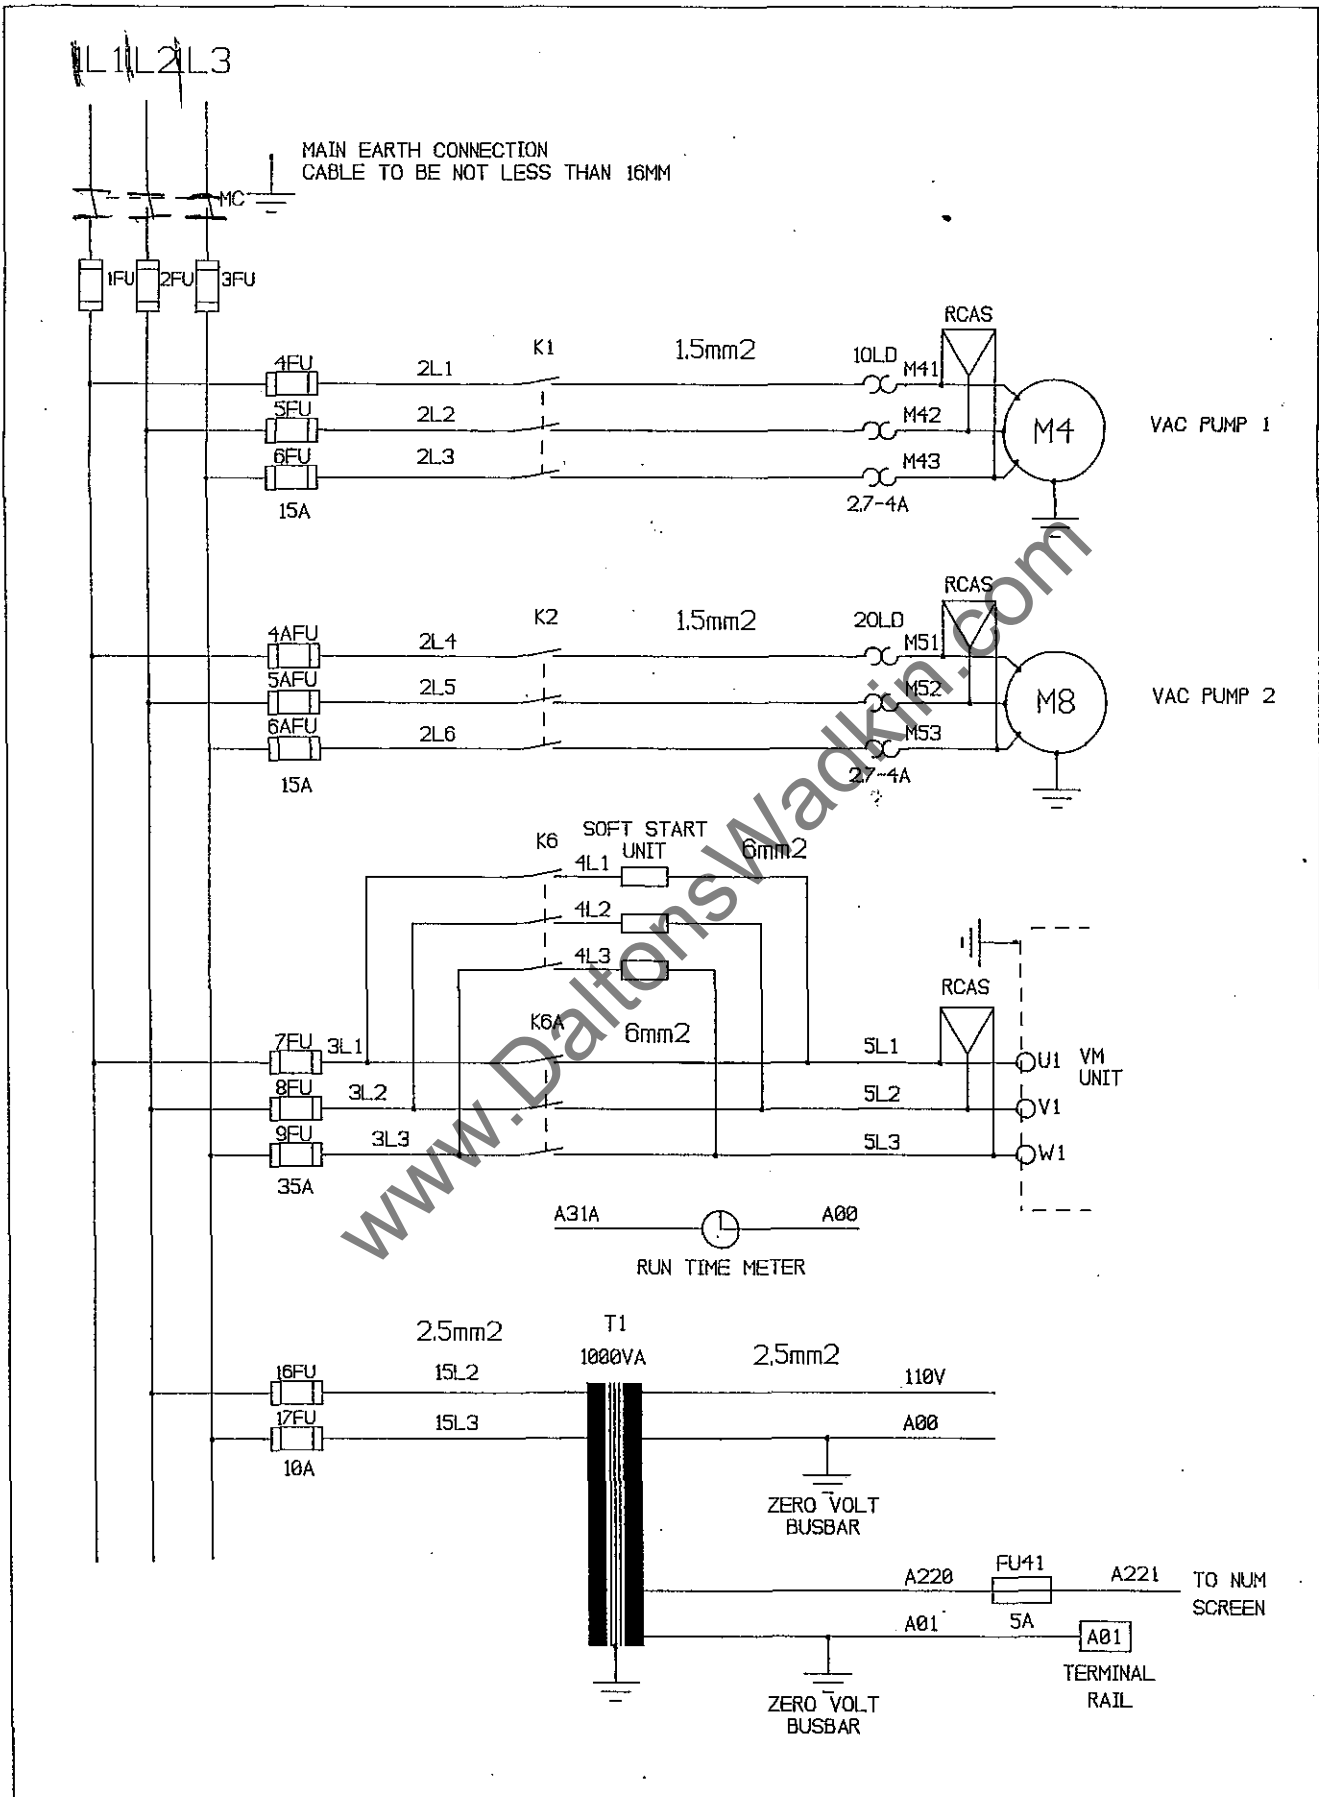

TITLE THREE PHASE POWER CONNECTIONS	WADKIN COLNE TRAWDEN, LANCS.	DRG. NO. NUM10036	ISSUE NO. 04