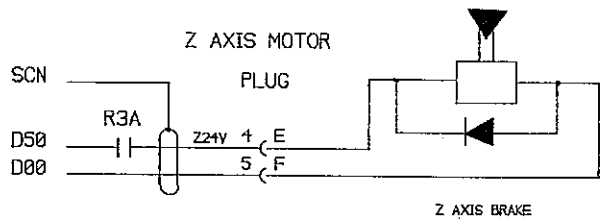

10 CORE SCN 0.22mm2 CABLE

TITLE: CONTROL SIGNALS FROM MOTOR NUM 720 CONTROL

WADKIN COLNE TRAWDEN, LANCS.

DRG. NO. NUM10030

ISSUE NO. 01

TITLE: THREE PHASE AXIS DRIVE  
MOTOR CONNECTIONS NUM 720 M/C

WADKIN COLNE  
TRAWDEN, LANCS.

DRG. NO.  
NUM10031

ISSUE NO.  
02

NUM

Ø.5mm2 BLUE CABLE

TITLE: SINGLE PHASE CONNECTIONS TO SERVODYN SERVO MODULES NUM 720 M/C

WADKIN COLNE TRAWDEN, LANCS.

DRG. NO. NUM10032

ISSUE NO. 02