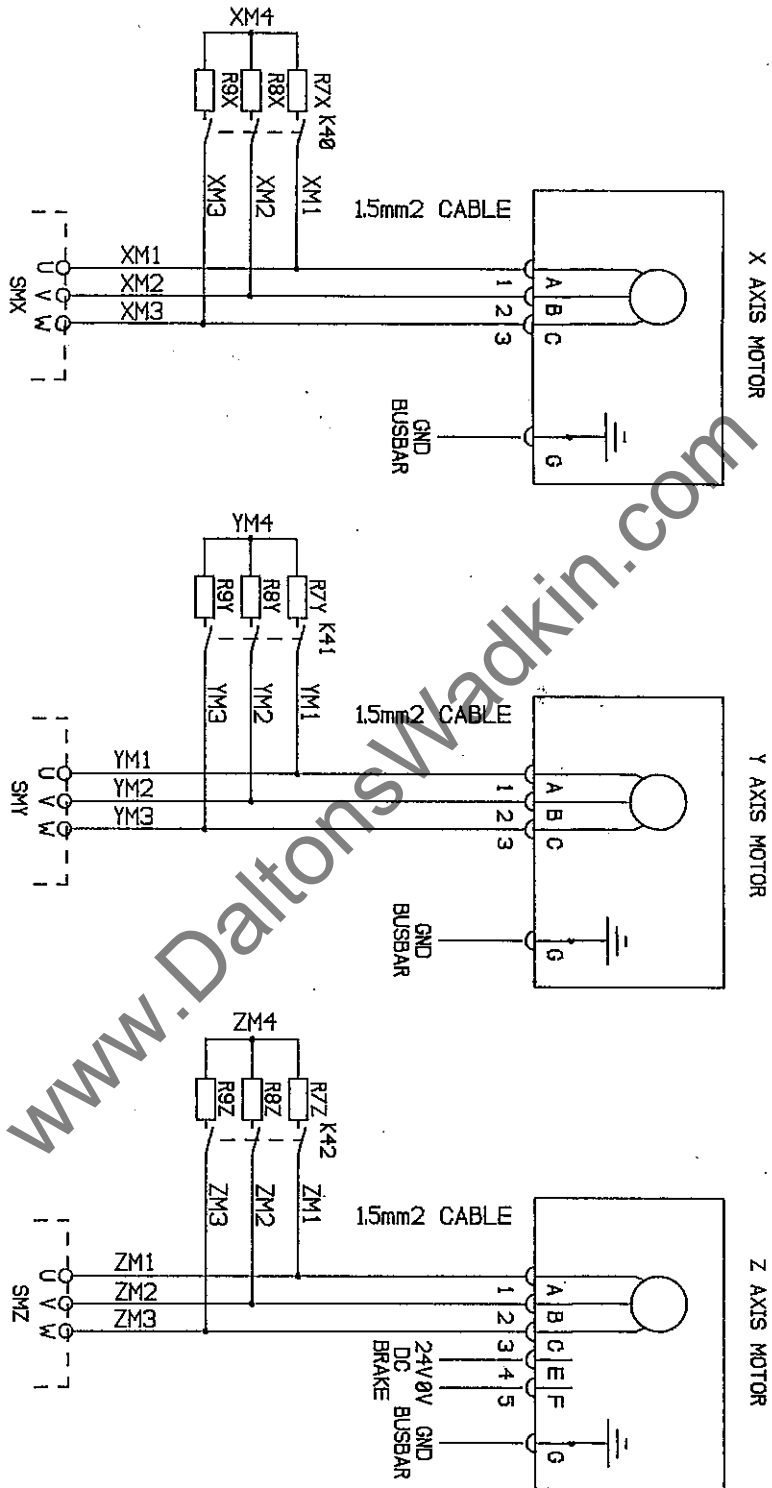

10 CORE SCN 0.22mm2 CABLE

TITLE: CONTROL SIGNALS FROM MOTOR NUM 720 CONTROL

WADKIN COLNE TRAWDEN, LANCS.

DRG. NO. NUM10030

ISSUE NO. 01

TITLE: THREE PHASE AXIS DRIVE  
MOTOR CONNECTIONS NUM 720 M/C

WADKIN COLNE  
TRAWDEN, LANCS.

DRG. NO.  
NUM10031

ISSUE NO.  
02

NUM

Ø.5mm2 BLUE CABLE

TITLE: SINGLE PHASE CONNECTIONS TO SERVODYN SERVO MODULES NUM 720 M/C

WADKIN COLNE TRAWDEN, LANCS.

DRG. NO. NUM10032

ISSUE NO. 02

TERMINAL  
BLOCK, OP1

\* Suppression

TITLE CONTROL CIRCUIT CONNECTIONS  
NUM 720 MACHINE

WADKIN COLNE LTD.  
TRAWDEN, LANCS.

DRG. NO.  
NUM10033

ISSUE NO.  
02

NUM TSX 7 PLC MASTER CARD

TITLE: I/O FOR BOSCH AC DRIVES  
 NUM 720 MACHINE TSX 7 CARD 1

WADKIN COLNE  
 TRAWDEN, LANCS.

DRG. NO.  
 NUM10034

ISSUE NO.  
 03

NUM TSX 7 PLC EXTENSION CARD 1

- 35PB - INCH TOOL CHANGER
- 30PB - INCH TOOL GHANGER FORWARD
- 31PB - INCH TOOL CHANGE REVERSE
- 40PB - TOOL RELEASE PUSHBUTTON
- 28PB - REMOTE CYCLE START BUTTON
- 29PB - REMOTE CYCLE STOP BUTTON
- PROX21 - ROUTER HEAD GUARD AT TOP PROX