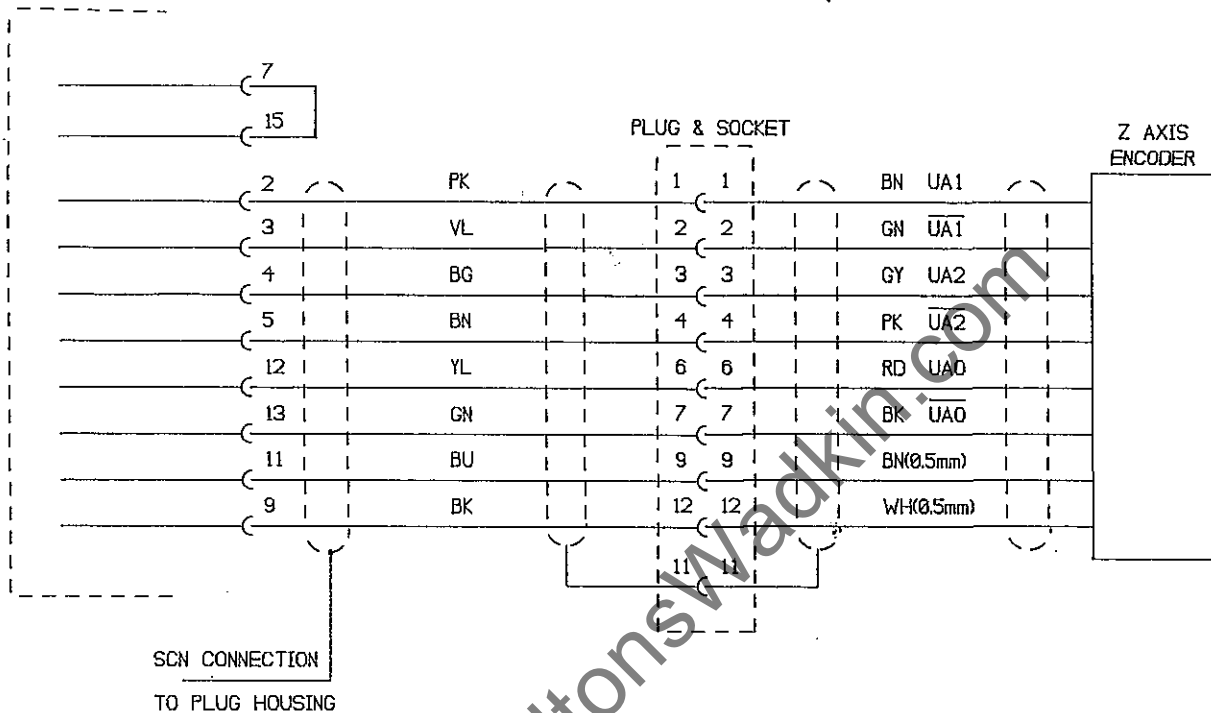

AXE 2
AXIS CARD
15 WAY D
CONNECTOR

X13 Z AXIS ENCODER

TITLE	MEASURING CABLE CONNECTIONS TO Z AXIS ENCODER NUM 720 M/C	WADKIN COLNE LTD, TRAWDEN, LANCS.	DRG. NO. NUM10040	ISSUE NO. 03