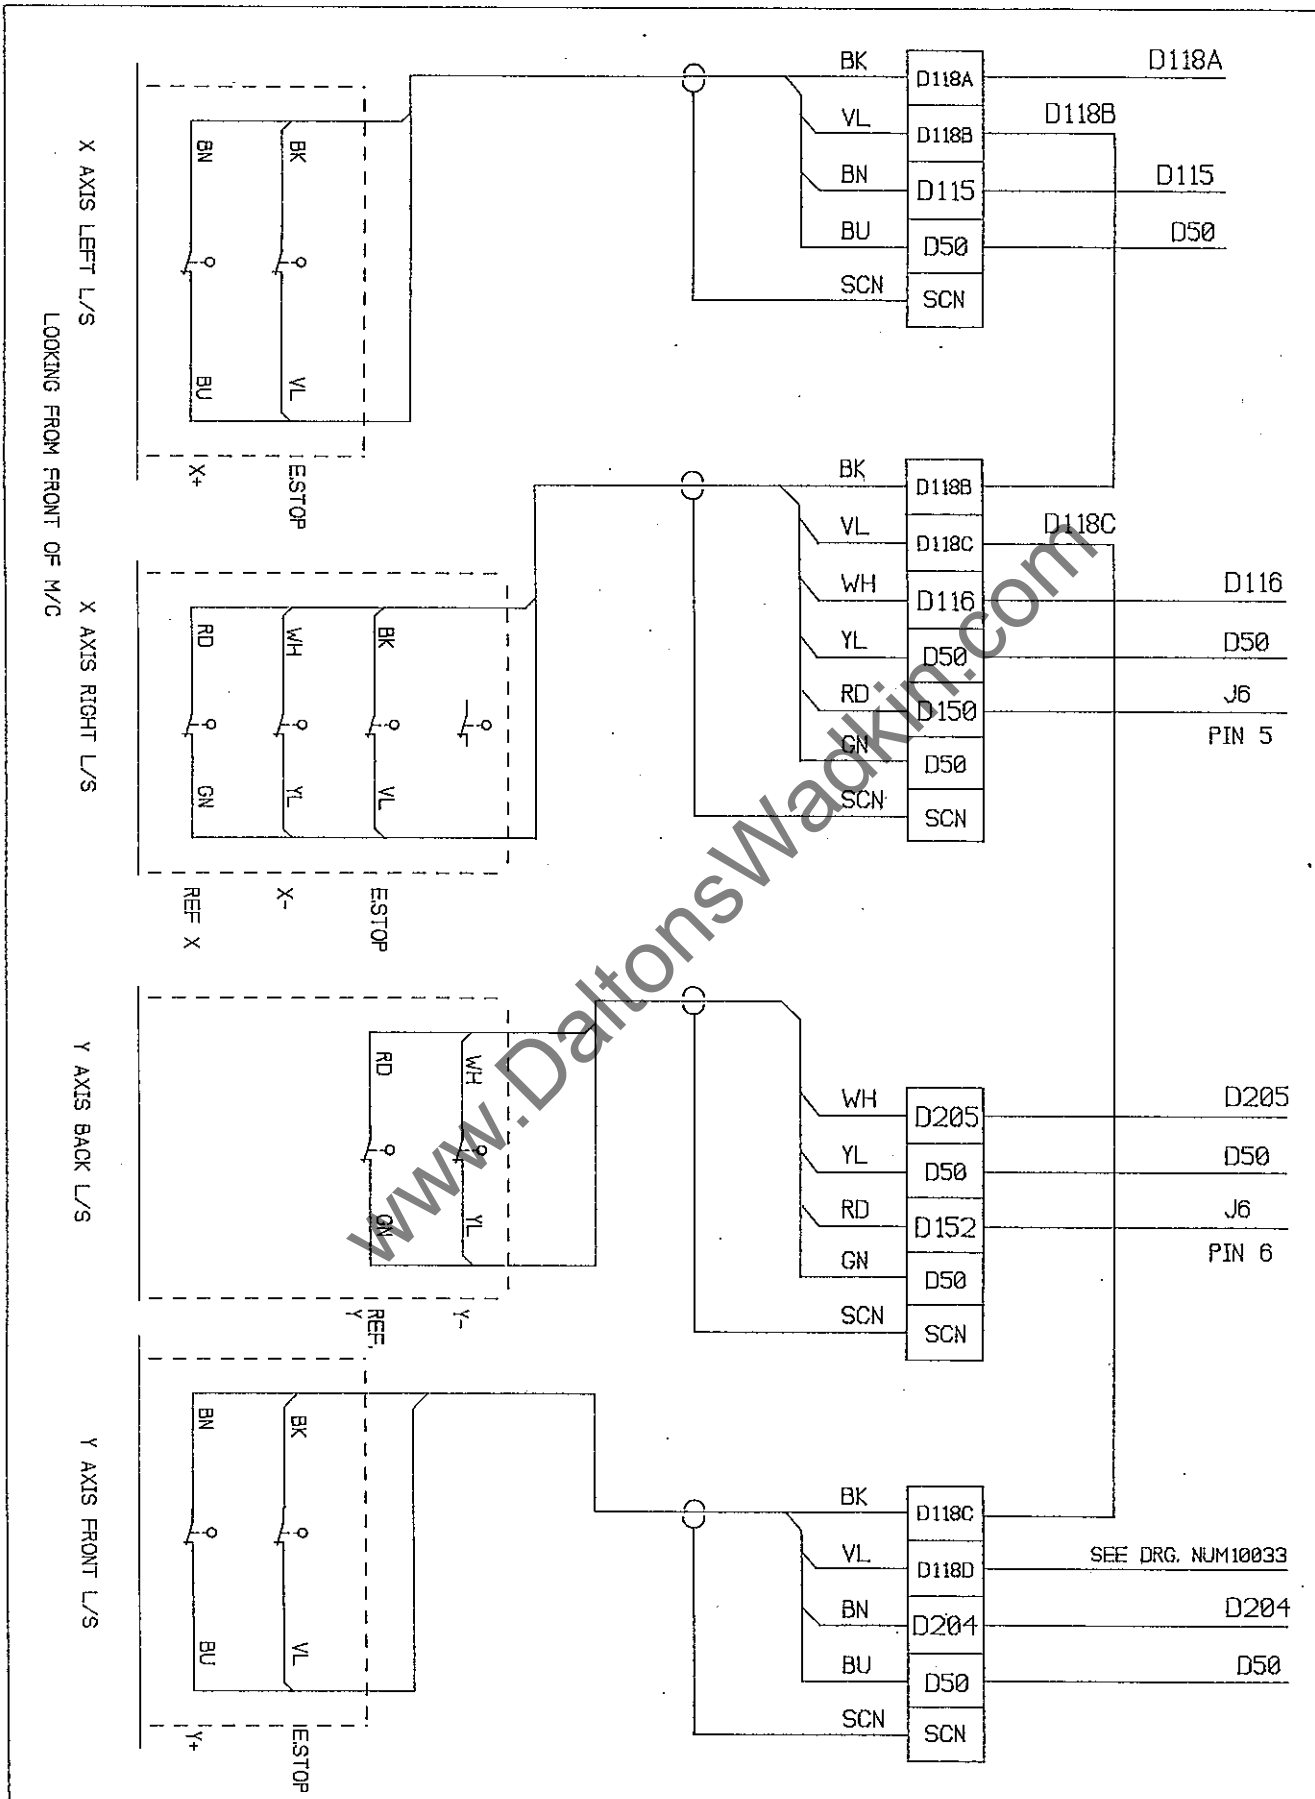

10 CORE SCN 0.22mm2 CABLE

TITLE: CONTROL SIGNALS FROM MOTOR NUM 720 CONTROL

WADKIN COLNE TRAWDEN, LANCS.

DRG. NO. NUM10030

ISSUE NO. 01

TITLE: THREE PHASE AXIS DRIVE  
MOTOR CONNECTIONS NUM 720 M/C

WADKIN COLNE  
TRAWDEN, LANCS.

WADKIN COLNE  
 TRAWDEN, LANCS.

DRG. NO.  
 NUM10034

ISSUE NO.  
 03

NUM TSX 7 PLC EXTENSION CARD 1

- 35PB - INCH TOOL CHANGER
- 30PB - INCH TOOL GHANGER FORWARD
- 31PB - INCH TOOL CHANGE REVERSE
- 40PB - TOOL RELEASE PUSHBUTTON
- 28PB - REMOTE CYCLE START BUTTON
- 29PB - REMOTE CYCLE STOP BUTTON
- PROX21 - ROUTER HEAD GUARD AT TOP PROX

ALL CABLES GN/YL UNLESS OTHERWISE STATED

<p><b>TITLE</b> EARTHS &amp; GROUNDS FOR MACHINE WITH NUM 720B CONTROL</p>	<p>WADKIN COLNE LTD. TRAWDEN, LANCS.</p>	<p>DRG. NO. NUM10043</p>	<p>ISSUE NO. 02</p>
--	--	------------------------------	-------------------------

TITLE LIMIT SWITCH CONNECTIONS  
X AND Y AXIS NUM 720 M/C

WADKIN COLNE LTD.  
TRAWDEN, LANCS.

DRG. NO.  
NUM10044

ISSUE NO.  
01

8 CORE SCN 0.22mm<sup>2</sup> CABLE

ISSUE NO. 01

DRG. NO. NUM10045

WADKIN COLNE LTD.  
TRAWDEN, LANCS.