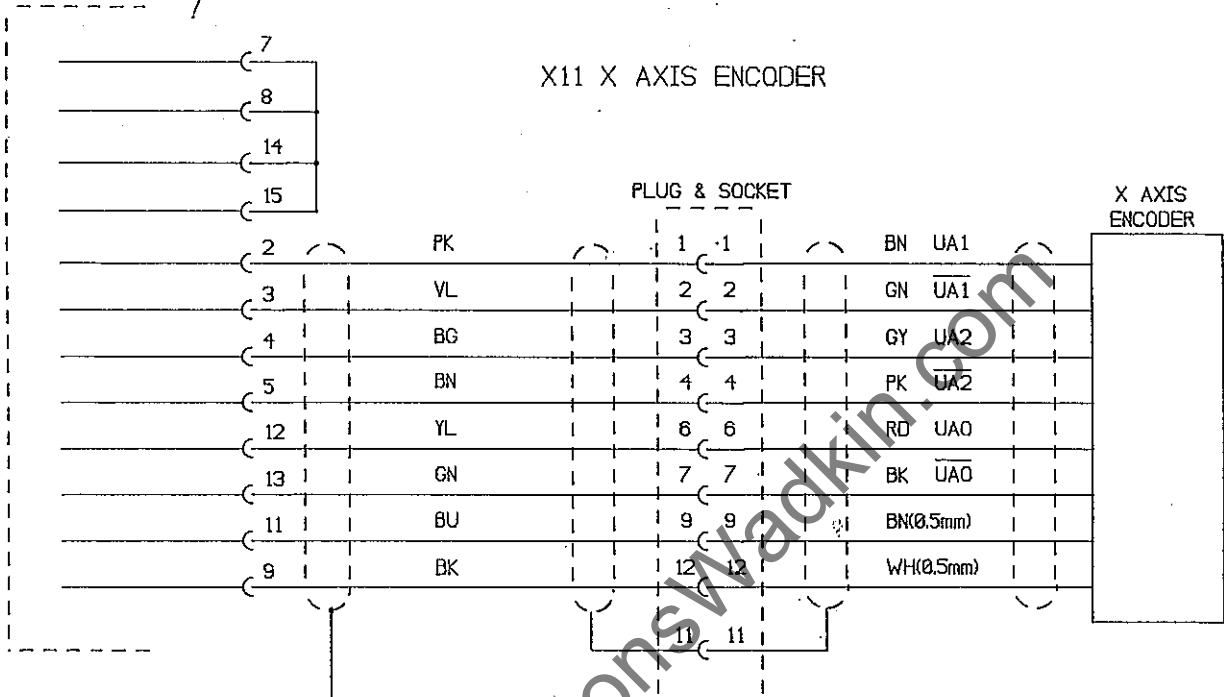

AXE 0
AXIS CARD
15 WAY D
CONNECTOR

NUM

X11 X AXIS ENCODER

SCN CONNECTION
TO PLUG HOUSING