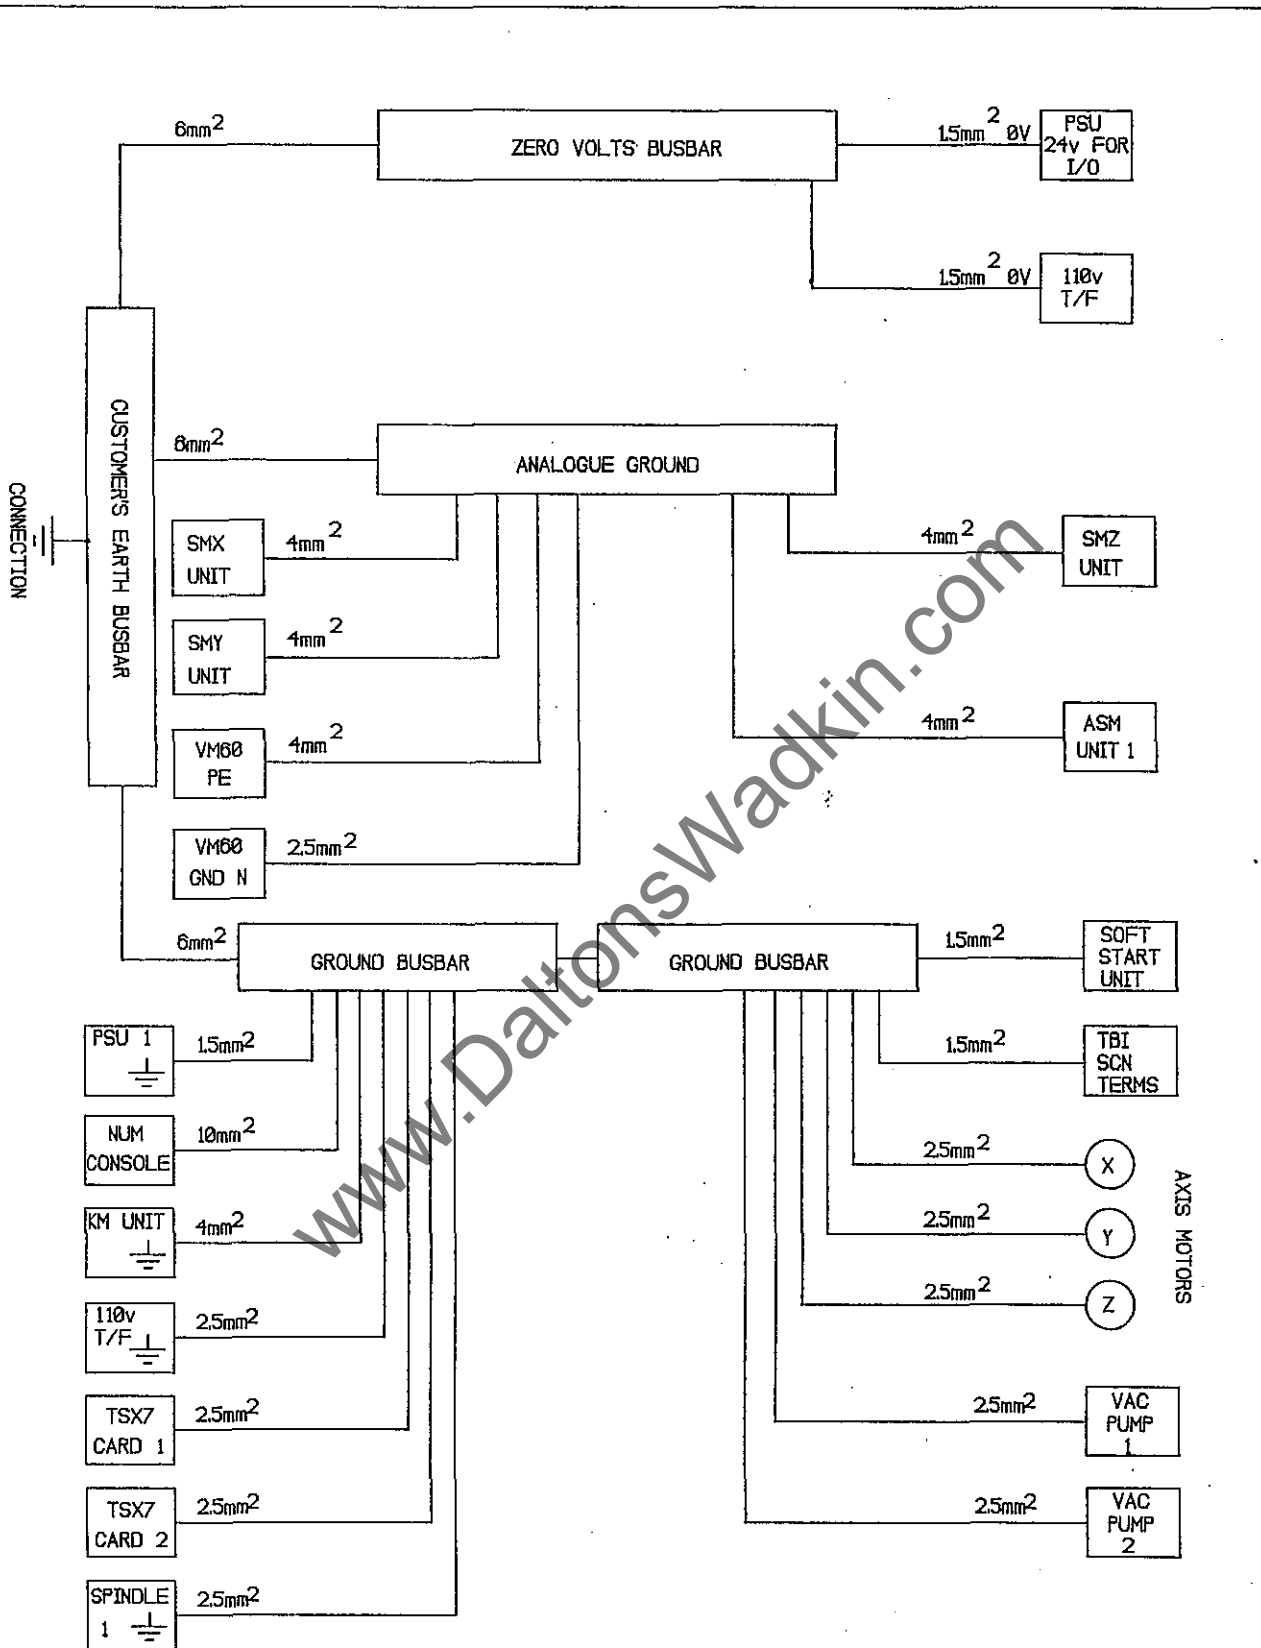

### EMERGENCY STOP CONNECTIONS

ALL CABLES GN/YL UNLESS OTHERWISE STATED

<p><b>TITLE</b> EARTHS &amp; GROUNDS FOR MACHINE WITH NUM 720B CONTROL</p>	<p>WADKIN COLNE LTD. TRAWDEN, LANCS.</p>	<p>DRG. NO. NUM10043</p>	<p>ISSUE NO. 02</p>
--	--	------------------------------	-------------------------

TITLE LIMIT SWITCH CONNECTIONS  
X AND Y AXIS NUM 720 M/C

WADKIN COLNE LTD.  
TRAWDEN, LANCS.

DRG. NO.  
NUM10044

ISSUE NO.  
01

8 CORE SCN 0.22mm<sup>2</sup> CABLE

ISSUE NO. 01

DRG. NO. NUM10045

WADKIN COLNE LTD.  
TRAWDEN, LANCS.