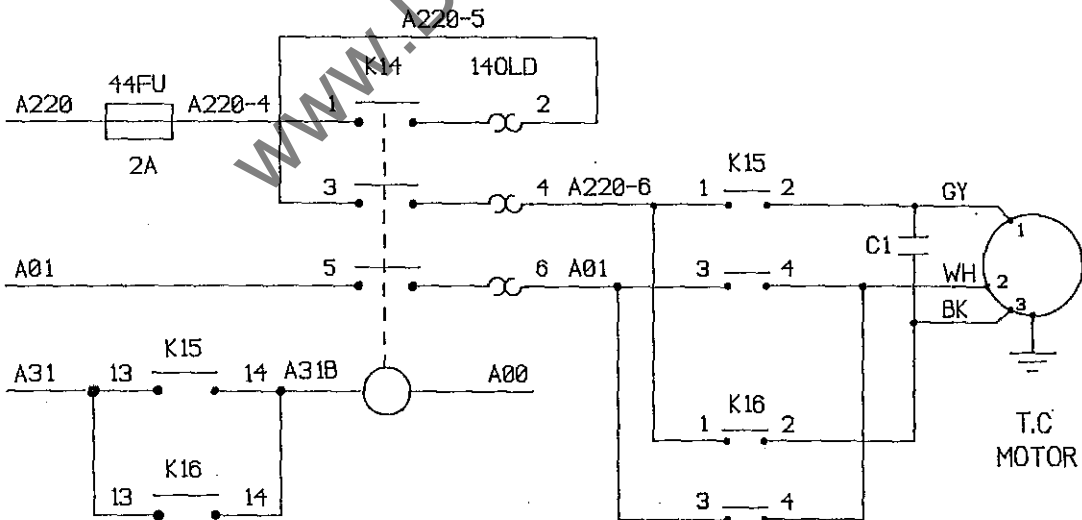

10 CORE SCN 0.22mm2 CABLE

TITLE: CONTROL SIGNALS FROM MOTOR NUM 720 CONTROL

WADKIN COLNE TRAWDEN, LANCS.

DRG. NO. NUM10030

ISSUE NO. 01

TITLE: THREE PHASE AXIS DRIVE  
MOTOR CONNECTIONS NUM 720 M/C

WADKIN COLNE  
TRAWDEN, LANCS.

TERMINAL  
BLOCK, OP1

\* Suppression

TITLE CONTROL CIRCUIT CONNECTIONS  
NUM 720 MACHINE

WADKIN COLNE LTD.  
TRAWDEN, LANCS.

DRG. NO.  
NUM10033

ISSUE NO.  
02

NUM TSX 7 PLC MASTER CARD

TITLE: I/O FOR BOSCH AC DRIVES  
 NUM 720 MACHINE TSX 7 CARD 1

WADKIN COLNE  
 TRAWDEN, LANCS.

DRG. NO.  
 NUM10034

ISSUE NO.  
 03

NUM TSX 7 PLC EXTENSION CARD 1

- 35PB - INCH TOOL CHANGER
- 30PB - INCH TOOL GHANGER FORWARD
- 31PB - INCH TOOL CHANGE REVERSE
- 40PB - TOOL RELEASE PUSHBUTTON
- 28PB - REMOTE CYCLE START BUTTON
- 29PB - REMOTE CYCLE STOP BUTTON
- PROX21 - ROUTER HEAD GUARD AT TOP PROX

<p>TITLE THREE PHASE POWER CONNECTIONS</p>	<p>WADKIN COLNE TRAWDEN, LANCS.</p>	<p>DRG. NO. NUM10036</p>	<p>ISSUE NO. 04</p>
--	---	------------------------------	-------------------------

AXE 0  
 AXIS CARD  
 15 WAY D  
 CONNECTOR