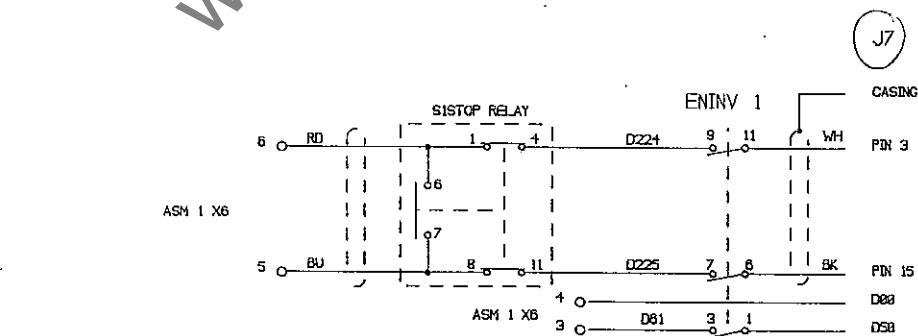

10 CORE SCN 0.22mm2 CABLE

TITLE: CONTROL SIGNALS FROM MOTOR NUM 720 CONTROL

WADKIN COLNE TRAWDEN, LANCS.

DRG. NO. NUM10030

ISSUE NO. 01

TITLE: THREE PHASE AXIS DRIVE  
MOTOR CONNECTIONS NUM 720 M/C

WADKIN COLNE  
TRAWDEN, LANCS.

DRG. NO.  
NUM10031

ISSUE NO.  
02

NUM

Ø.5mm2 BLUE CABLE

TITLE: SINGLE PHASE CONNECTIONS TO SERVODYN SERVO MODULES NUM 720 M/C

WADKIN COLNE TRAWDEN, LANCS.

DRG. NO. NUM10032

ISSUE NO. 02

TERMINAL  
BLOCK, OP1

\* Suppression

TITLE CONTROL CIRCUIT CONNECTIONS  
NUM 720 MACHINE

WADKIN COLNE LTD.  
TRAWDEN, LANCS.

DRG. NO.  
NUM10033

ISSUE NO.  
02

NUM TSX 7 PLC MASTER CARD

TITLE: I/O FOR BOSCH AC DRIVES  
 NUM 720 MACHINE TSX 7 CARD 1