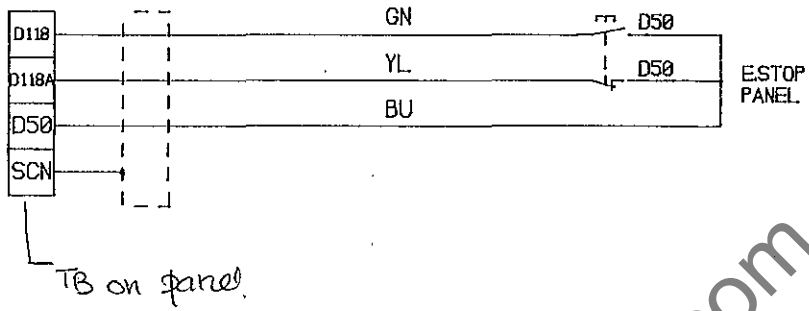

EMERGENCY STOP CONNECTIONS