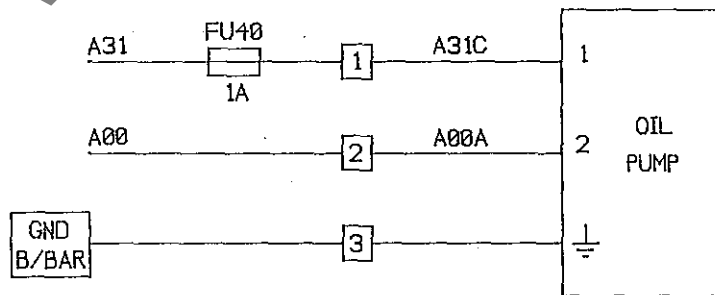

10 CORE SCN 0.22mm2 CABLE

TITLE: CONTROL SIGNALS FROM MOTOR NUM 720 CONTROL

WADKIN COLNE TRAWDEN, LANCS.

DRG. NO. NUM10030

ISSUE NO. 01

TITLE: THREE PHASE AXIS DRIVE  
MOTOR CONNECTIONS NUM 720 M/C

WADKIN COLNE  
TRAWDEN, LANCS.

DRG. NO.  
NUM10031

ISSUE NO.  
02

NUM

Ø.5mm2 BLUE CABLE

TITLE: SINGLE PHASE CONNECTIONS TO SERVODYN SERVO MODULES NUM 720 M/C

WADKIN COLNE TRAWDEN, LANCS.

DRG. NO. NUM10032

ISSUE NO. 02

TERMINAL  
BLOCK, OP1

\* Suppression

TITLE CONTROL CIRCUIT CONNECTIONS  
NUM 720 MACHINE

WADKIN COLNE LTD.  
TRAWDEN, LANCS.

DRG. NO.  
NUM10033

ISSUE NO.  
02

NUM TSX 7 PLC MASTER CARD

TITLE: I/O FOR BOSCH AC DRIVES  
 NUM 720 MACHINE TSX 7 CARD 1