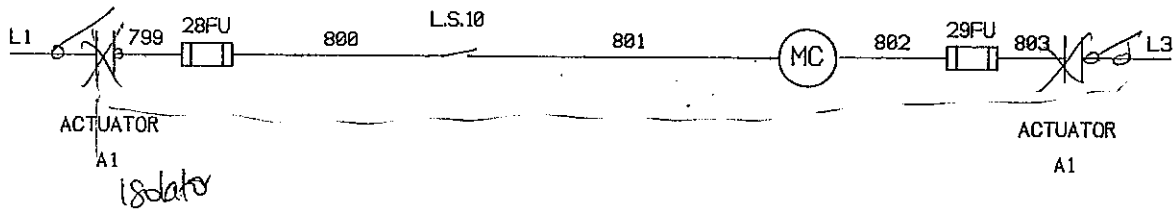

1mm2 YELLOW CABLE

TITLE DOOR INTERLOCK AND SPINDLE ROTATION SENSOR CIRCUITS

WADKIN COLNE TRAWDEN, LANCs.

DRG. NO. NUM10046

ISSUE NO. 03