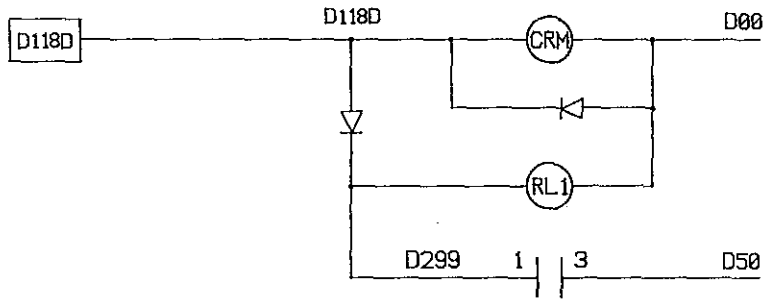

10 CORE SCN 0.22mm2 CABLE

TITLE: CONTROL SIGNALS FROM MOTOR NUM 720 CONTROL

WADKIN COLNE TRAWDEN, LANCS.

DRG. NO. NUM10030

ISSUE NO. 01

TITLE: THREE PHASE AXIS DRIVE  
MOTOR CONNECTIONS NUM 720 M/C

WADKIN COLNE  
TRAWDEN, LANCS.

DRG. NO.  
NUM10031

ISSUE NO.  
02

NUM

Ø.5mm2 BLUE CABLE

TITLE: SINGLE PHASE CONNECTIONS TO SERVODYN SERVO MODULES NUM 720 M/C

WADKIN COLNE TRAWDEN, LANCS.

DRG. NO. NUM10032

ISSUE NO. 02

TERMINAL  
BLOCK, OP1

\* Suppression

TITLE CONTROL CIRCUIT CONNECTIONS  
NUM 720 MACHINE

WADKIN COLNE LTD.  
TRAWDEN, LANCS.

DRG. NO.  
NUM10033

ISSUE NO.  
02

NUM TSX 7 PLC MASTER CARD

TITLE: I/O FOR BOSCH AC DRIVES  
 NUM 720 MACHINE TSX 7 CARD 1