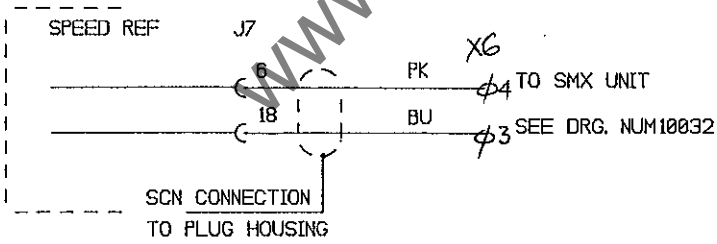

TITLE: MEASURING CABLE CONNECTIONS
TO X AXIS ENCODER NUM 720 M/C

WADKIN COLNE LTD.
TRAWDEN, LANCS.

DRG. NO.
NUM10038

ISSUE NO.
03