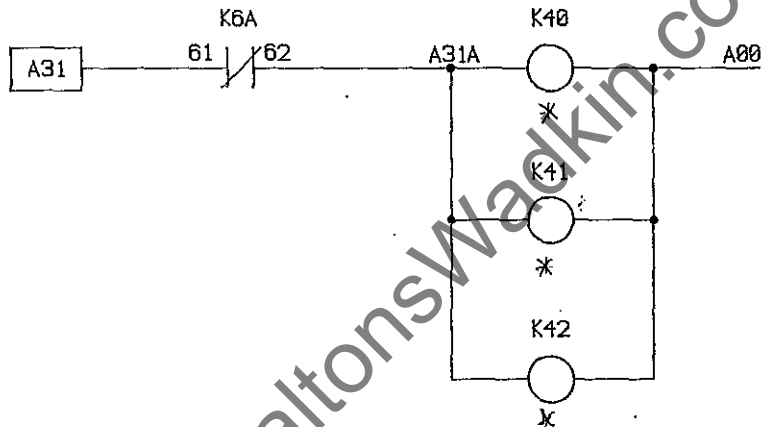

10 CORE SCN 0.22mm2 CABLE

TITLE: CONTROL SIGNALS FROM MOTOR NUM 720 CONTROL

WADKIN COLNE TRAWDEN, LANCS.

DRG. NO. NUM10030

ISSUE NO. 01

TITLE: THREE PHASE AXIS DRIVE  
MOTOR CONNECTIONS NUM 720 M/C

WADKIN COLNE  
TRAWDEN, LANCS.

DRG. NO.  
NUM10031

ISSUE NO.  
02

NUM

Ø.5mm2 BLUE CABLE

TITLE: SINGLE PHASE CONNECTIONS TO SERVODYN SERVO MODULES NUM 720 M/C

WADKIN COLNE TRAWDEN, LANCS.

DRG. NO. NUM10032

ISSUE NO. 02

TERMINAL  
BLOCK, OP1

\* Suppression

TITLE CONTROL CIRCUIT CONNECTIONS  
NUM 720 MACHINE

WADKIN COLNE LTD.  
TRAWDEN, LANCS.

DRG. NO.  
NUM10033

ISSUE NO.  
02

NUM TSX 7 PLC MASTER CARD

TITLE: I/O FOR BOSCH AC DRIVES  
 NUM 720 MACHINE TSX 7 CARD 1

WADKIN COLNE  
 TRAWDEN, LANCS.

DRG. NO.  
 NUM10034

ISSUE NO.  
 03

NUM TSX 7 PLC EXTENSION CARD 1

- 35PB - INCH TOOL CHANGER
- 30PB - INCH TOOL GHANGER FORWARD
- 31PB - INCH TOOL CHANGE REVERSE
- 40PB - TOOL RELEASE PUSHBUTTON
- 28PB - REMOTE CYCLE START BUTTON
- 29PB - REMOTE CYCLE STOP BUTTON
- PROX21 - ROUTER HEAD GUARD AT TOP PROX