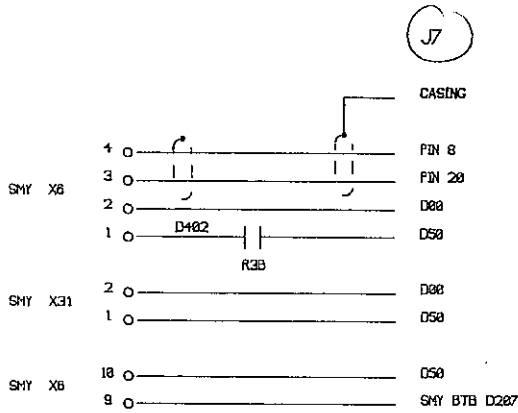

10 CORE SCN 0.22mm2 CABLE

TITLE: CONTROL SIGNALS FROM MOTOR NUM 720 CONTROL

WADKIN COLNE TRAWDEN, LANCS.

DRG. NO. NUM10030

ISSUE NO. 01

TITLE: THREE PHASE AXIS DRIVE  
MOTOR CONNECTIONS NUM 720 M/C

WADKIN COLNE  
TRAWDEN, LANCS.

DRG. NO.  
NUM10031

ISSUE NO.  
02

NUM

Ø.5mm2 BLUE CABLE

TITLE: SINGLE PHASE CONNECTIONS TO SERVODYN SERVO MODULES NUM 720 M/C

WADKIN COLNE TRAWDEN, LANCS.

DRG. NO. NUM10032

ISSUE NO. 02

WADKIN COLNE  
 TRAWDEN, LANCS.

DRG. NO.  
 NUM10034

ISSUE NO.  
 03

NUM TSX 7 PLC EXTENSION CARD 1

- 35PB - INCH TOOL CHANGER
- 30PB - INCH TOOL GHANGER FORWARD
- 31PB - INCH TOOL CHANGE REVERSE
- 40PB - TOOL RELEASE PUSHBUTTON
- 28PB - REMOTE CYCLE START BUTTON
- 29PB - REMOTE CYCLE STOP BUTTON
- PROX21 - ROUTER HEAD GUARD AT TOP PROX