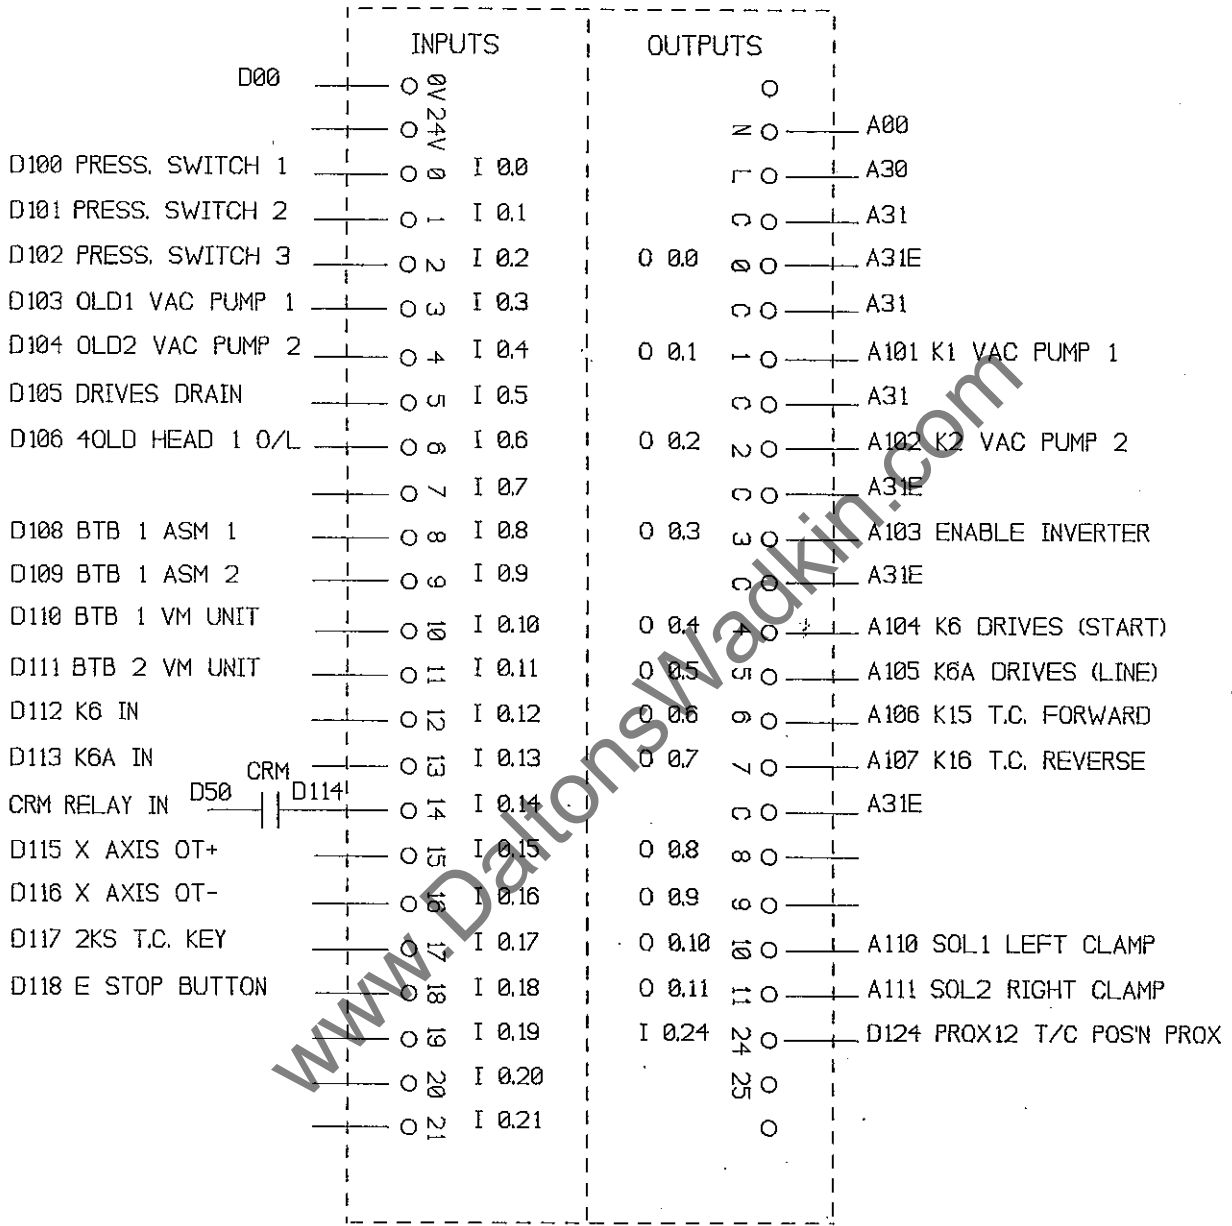

10 CORE SCN 0.22mm2 CABLE

TITLE: CONTROL SIGNALS FROM MOTOR NUM 720 CONTROL

WADKIN COLNE TRAWDEN, LANCS.

DRG. NO. NUM10030

ISSUE NO. 01

TITLE: THREE PHASE AXIS DRIVE  
MOTOR CONNECTIONS NUM 720 M/C

WADKIN COLNE  
TRAWDEN, LANCS.

TERMINAL  
BLOCK, OP1

\* Suppression

TITLE CONTROL CIRCUIT CONNECTIONS  
NUM 720 MACHINE

WADKIN COLNE LTD.  
TRAWDEN, LANCS.

DRG. NO.  
NUM10033

ISSUE NO.  
02

NUM TSX 7 PLC MASTER CARD

TITLE: I/O FOR BOSCH AC DRIVES  
 NUM 720 MACHINE TSX 7 CARD 1

WADKIN COLNE  
 TRAWDEN, LANCS.

DRG. NO.  
 NUM10034

ISSUE NO.  
 03

NUM TSX 7 PLC EXTENSION CARD 1

- 35PB - INCH TOOL CHANGER
- 30PB - INCH TOOL GHANGER FORWARD
- 31PB - INCH TOOL CHANGE REVERSE
- 40PB - TOOL RELEASE PUSHBUTTON
- 28PB - REMOTE CYCLE START BUTTON
- 29PB - REMOTE CYCLE STOP BUTTON
- PROX21 - ROUTER HEAD GUARD AT TOP PROX

<p>TITLE THREE PHASE POWER CONNECTIONS</p>	<p>WADKIN COLNE TRAWDEN, LANCS.</p>	<p>DRG. NO. NUM10036</p>	<p>ISSUE NO. 04</p>
--	---	------------------------------	-------------------------

AXE 0  
 AXIS CARD  
 15 WAY D  
 CONNECTOR