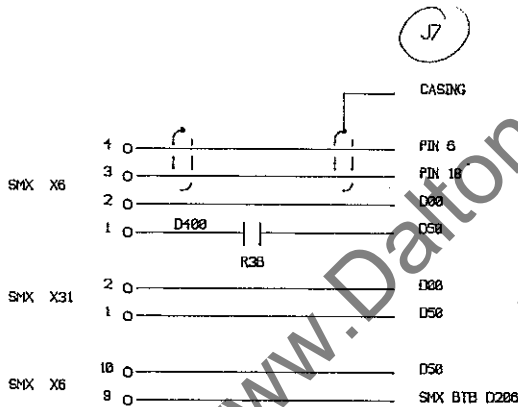

10 CORE SCN 0.22mm2 CABLE

TITLE: CONTROL SIGNALS FROM MOTOR NUM 720 CONTROL

WADKIN COLNE TRAWDEN, LANCS.

DRG. NO. NUM10030

ISSUE NO. 01

TITLE: THREE PHASE AXIS DRIVE  
MOTOR CONNECTIONS NUM 720 M/C

WADKIN COLNE  
TRAWDEN, LANCS.

DRG. NO.  
NUM10031

ISSUE NO.  
02

NUM

Ø.5mm2 BLUE CABLE

TITLE: SINGLE PHASE CONNECTIONS TO SERVODYN SERVO MODULES NUM 720 M/C

WADKIN COLNE TRAWDEN, LANCS.

DRG. NO. NUM10032

ISSUE NO. 02

TERMINAL  
BLOCK, OP1

\* Suppression

TITLE CONTROL CIRCUIT CONNECTIONS  
NUM 720 MACHINE

WADKIN COLNE LTD.  
TRAWDEN, LANCS.

DRG. NO.  
NUM10033

ISSUE NO.  
02

NUM TSX 7 PLC MASTER CARD

TITLE: I/O FOR BOSCH AC DRIVES  
 NUM 720 MACHINE TSX 7 CARD 1

WADKIN COLNE  
 TRAWDEN, LANCS.

DRG. NO.  
 NUM10034

ISSUE NO.  
 03

NUM TSX 7 PLC EXTENSION CARD 1

- 35PB - INCH TOOL CHANGER
- 30PB - INCH TOOL GHANGER FORWARD
- 31PB - INCH TOOL CHANGE REVERSE
- 40PB - TOOL RELEASE PUSHBUTTON
- 28PB - REMOTE CYCLE START BUTTON
- 29PB - REMOTE CYCLE STOP BUTTON
- PROX21 - ROUTER HEAD GUARD AT TOP PROX