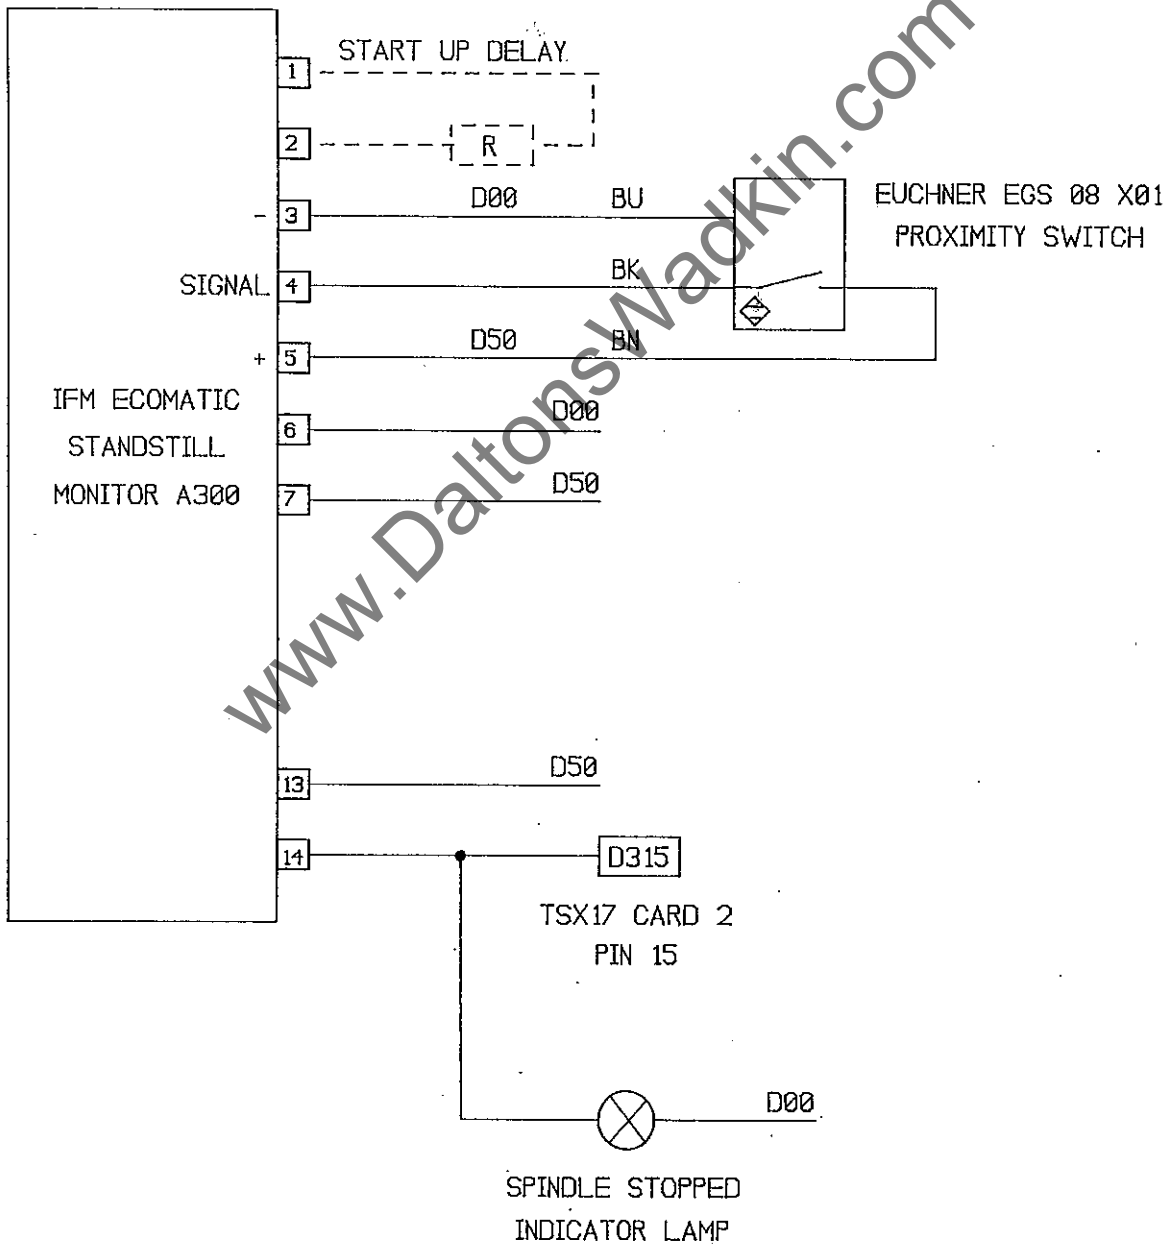

1mm2 YELLOW CABLE

TITLE DOOR INTERLOCK AND SPINDLE ROTATION SENSOR CIRCUITS

WADKIN COLNE TRAWDEN, LANCs.

DRG. NO. NUM10046

ISSUE NO. 03