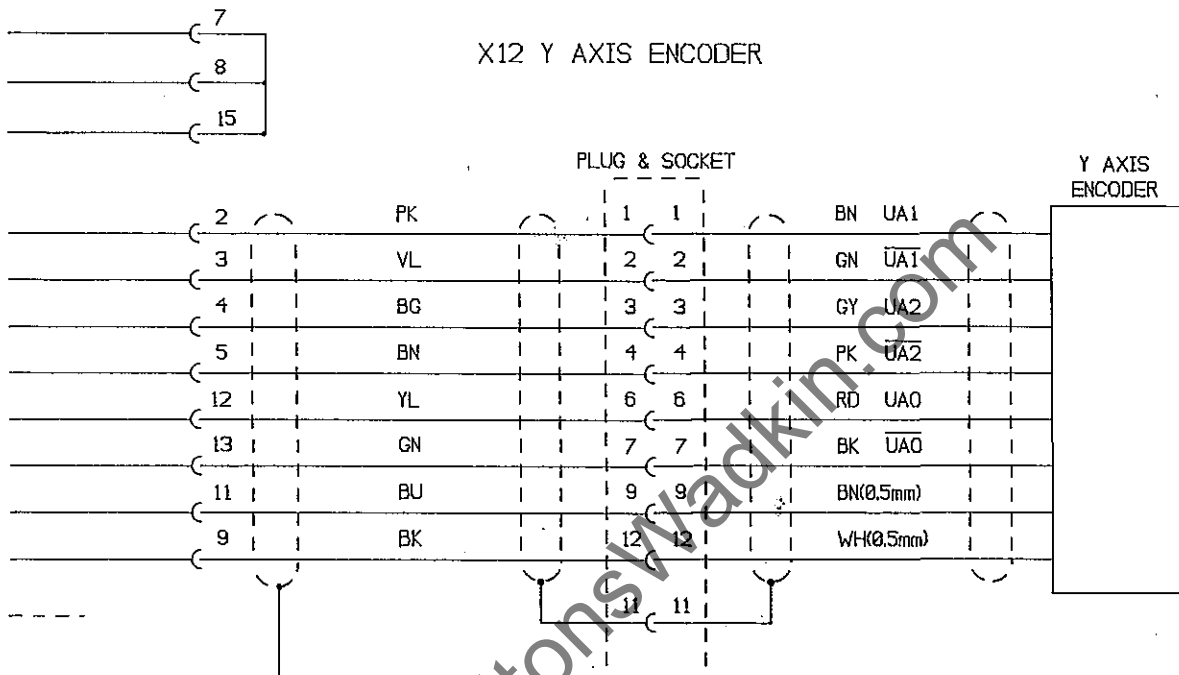

10 CORE SCN 0.22mm2 CABLE

TITLE: CONTROL SIGNALS FROM MOTOR NUM 720 CONTROL

WADKIN COLNE TRAWDEN, LANCS.

DRG. NO. NUM10030

ISSUE NO. 01

TITLE: THREE PHASE AXIS DRIVE  
MOTOR CONNECTIONS NUM 720 M/C

WADKIN COLNE  
TRAWDEN, LANCS.

X12 Y AXIS ENCODER

Y AXIS  
 ENCODER

PLUG & SOCKET

SCN CONNECTION  
 TO PLUG HOUSING

SCN CONNECTION  
 TO PLUG HOUSING

SCN CONNECTION  
 TO PLUG HOUSING

TITLE: MEASURING CABLE CONNECTIONS  
 TO Y AXIS ENCODER NUM 720 M/C