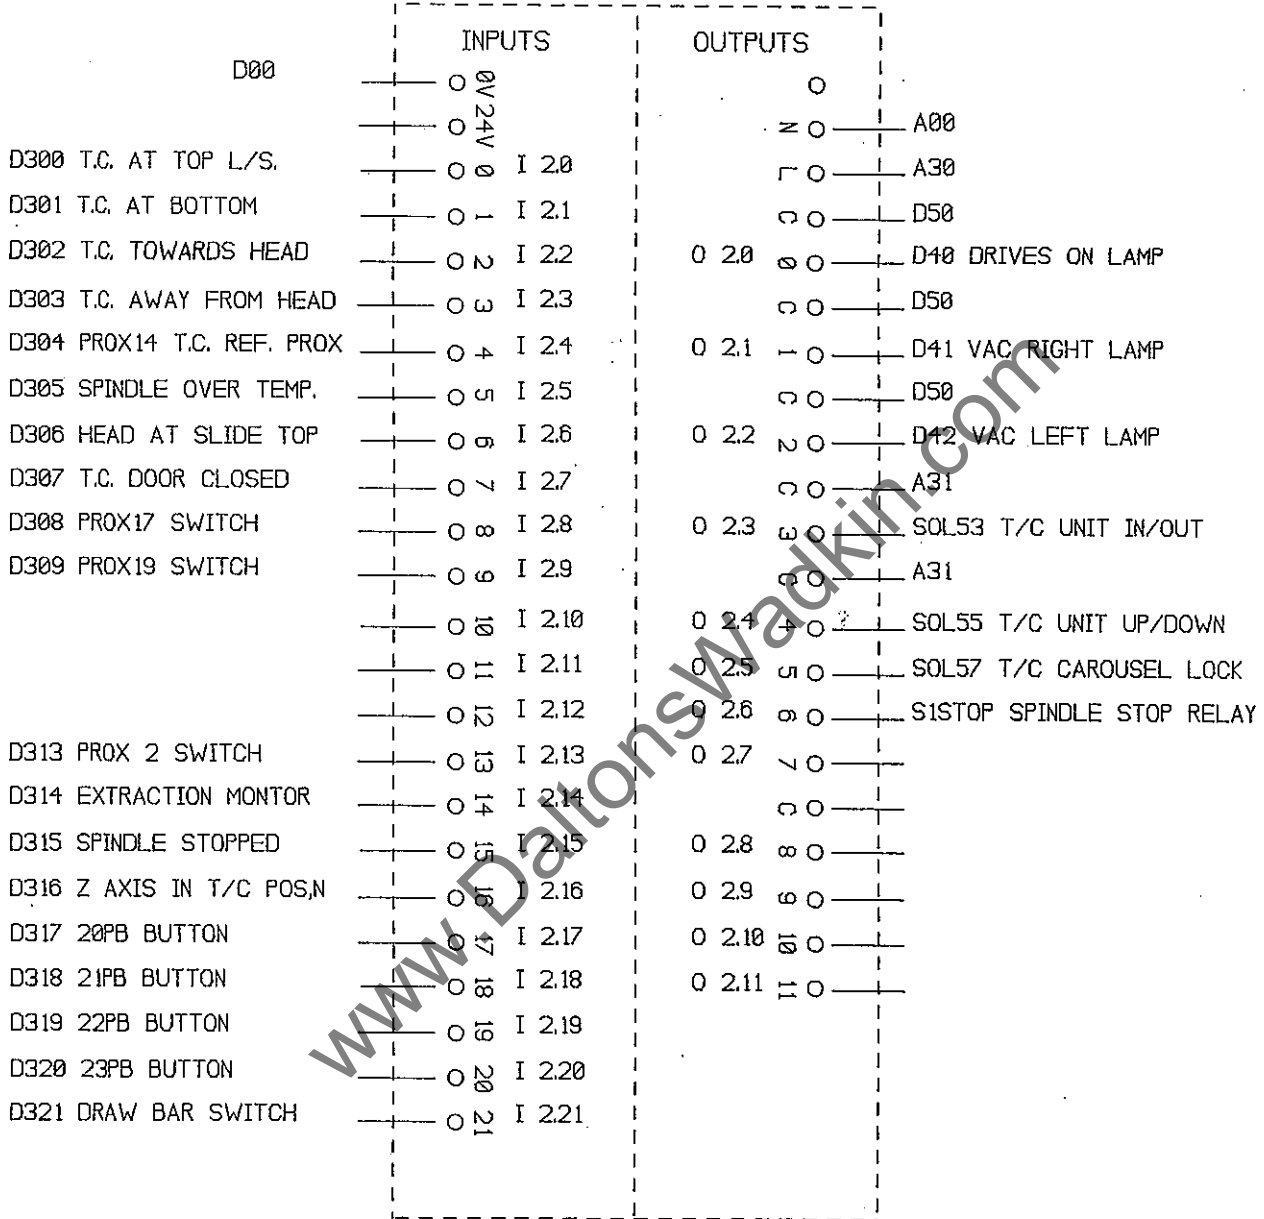

NUM TSX 7 PLC EXTENSION CARD 2

- PROX 2 - BRUSH IN TOP POS'N PROX
- PROX17 - TOOL IN ROUTER HEAD PROX
- PROX19 - CAROUSEL LOCK ON PROX
- 20PB - REMOTE VAC CLAMP RIGHT P.B.
- 21PB - REMOTE VAC UNCLAMP RIGHT P.B.
- 22PB - REMOTE VAC CLAMP LEFT P.B.
- 23PB - REMOTE VAC UNCLAMP LEFT P.B.

TITLE: I/O FOR BOSCH A.C. DRIVES
NUM 720 MACHINE TSX 7 CARD 3

WADKIN COLNE
TRAWDEN, LANCS.

DRG. NO.
NUM10047

ISSUE NO.
04