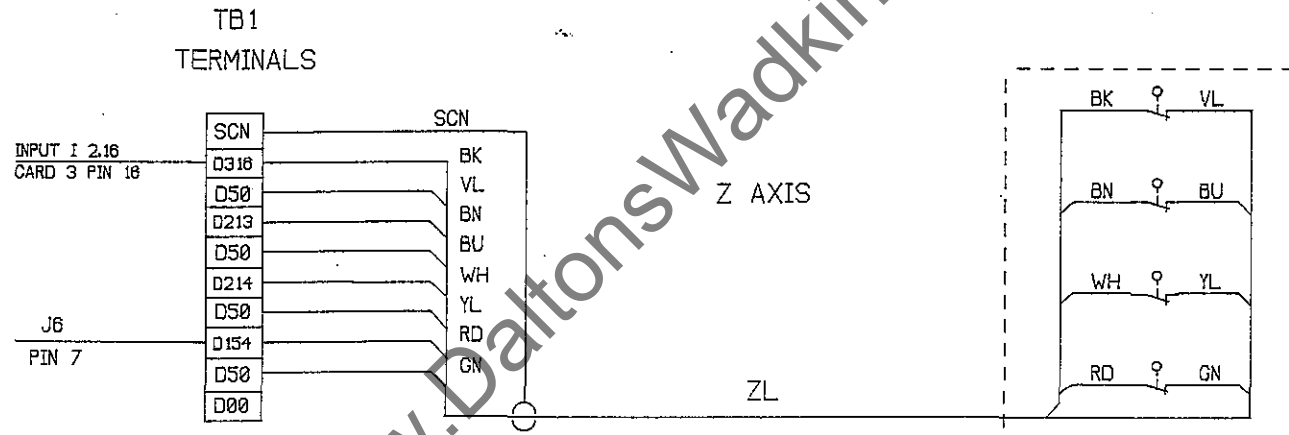

ALL CABLES GN/YL UNLESS OTHERWISE STATED

<p><b>TITLE</b> EARTHS &amp; GROUNDS FOR MACHINE WITH NUM 720B CONTROL</p>	<p>WADKIN COLNE LTD. TRAWDEN, LANCS.</p>	<p>DRG. NO. NUM10043</p>	<p>ISSUE NO. 02</p>
--	--	------------------------------	-------------------------

TITLE LIMIT SWITCH CONNECTIONS  
X AND Y AXIS NUM 720 M/C

WADKIN COLNE LTD.  
TRAWDEN, LANCS.

DRG. NO.  
NUM10044

ISSUE NO.  
01

8 CORE SCN 0.22mm<sup>2</sup> CABLE

ISSUE NO. 01

DRG. NO. NUM10045

WADKIN COLNE LTD.  
TRAWDEN, LANCS.