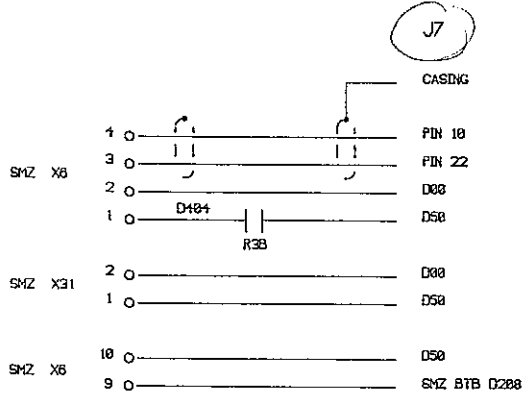

NUM

Ø.5mm2 BLUE CABLE

TITLE: SINGLE PHASE CONNECTIONS TO SERVODYN SERVO MODULES NUM 720 M/C

WADKIN COLNE TRAWDEN, LANCS.

DRG. NO. NUM10032

ISSUE NO. 02